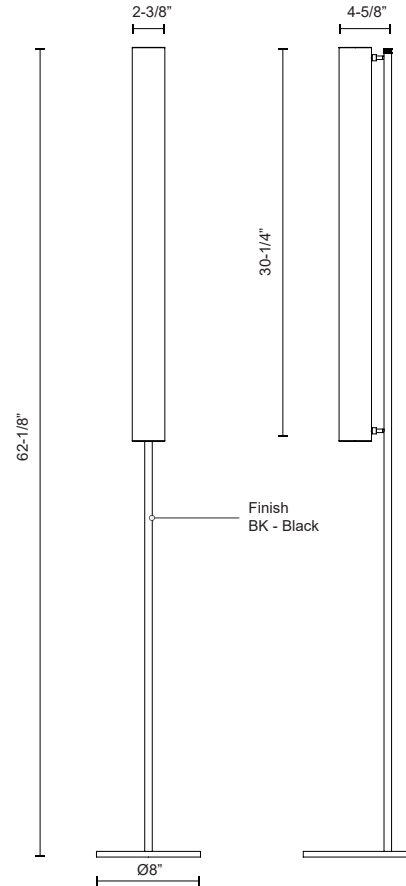

GRAMERCY FL70155

LAMPS

PROJECT

DESCRIPTION

Frosted glass cylinders, available as a single or in multiples, are composed around an aluminum die-cast body, emitting an even 360 Degrees glow of ambient light. The Gramercy standing fixtures feature a touch dimmer and a black finish

SPECIFICATION DETAILS

Fixture Dimensions	D8" x H62-1/8"
Light Source	LED with DC Driver
Wattage	25W
Total Lumens	2125lm
Delivered Lumens	BK-1200lm*
Voltage	120V
Color Temperature	3000K
CRI (Ra)	90CRI
Optional Color Temps	2700K - 5000K Available, Minimum Order Quantities Apply
LED Rated Life	50,000 hours
Dimming	100% - 10%, Touch dimmer
Glass Details	Frosted Glass
Location	Dry
Base Dimensions	D8" x H5/8"
Paint Finish	BK02
Finish Option(s)	Black

* For custom options, consult factory for details.

* For warranty information, please visit www.kuzcolighting.com/warranty

KUZCO

CANADA: 19054 28TH AVENUE - SURREY, BC V3Z 6M3

USA: 3035 E. LONE MOUNTAIN ROAD - LAS VEGAS, NV 89081

WWW.KUZCOLIGHTING.COM

© 2020 KUZCO LIGHTING. ALL RIGHTS RESERVED.

COMMENT